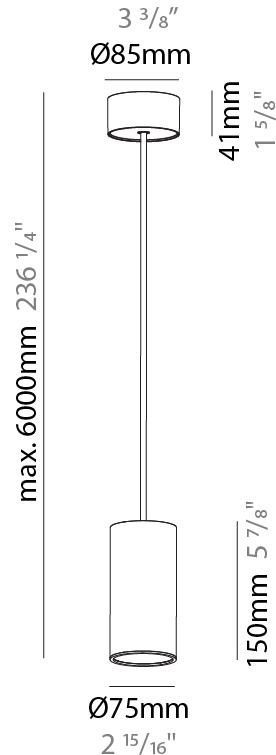

GENERAL

Series: Hangover
Subseries: Hangover Monopoint Surface Canopy
Brand: Prolicht
Division: Architectural
Mounting Type: Suspension
Mounting Location: Ceiling
Subcategory: Pendant

PHYSICAL

Shape: Cylinder
Diameter (mm): 75
Diameter (in): 2 ¹⁵/₁₆
Height (mm): 150
Height (in): 5 ⁷/₈
Max. Overall Height (mm): 2150
Max. Overall Height (in): 84 ⁵/₈
Light Distribution: Direct
Diffuser: Shine Ring 0-6
Fixture Finish: SSR / BKV / CWI / CRY / HAB / LAG / UFT / ITA / RUA / RUR / MIC / FTG / MYG / TWT / LOD / PUS / FRO / FUP / KIA / POP / BLS / SPG / MEY / GOH / GUM / CHC / COM / ABZ / JAG / OBR / MOS / ROR
Fixture Material: Aluminum
Cable Details: 2000mm / 6000mm Cable in White / Black / Orange / Red

ELECTRICAL

Lamp Type: LED (Zhaga Standard)
Input Wattage (W): 10.95
Total Output Wattage (W): 9.18
Dimming: Non-Dimmable
Driver Included: Yes
Driver Location: Integrated
Driver Type: Constant Current
Driver Class: Class 2
Input Voltage (V): 120
Constant Current (MA): 500
Upon Request: Remote: 0-10Vdc dimming / Phase dimming 120Vac / Non-dimming 120/277Vac

LED

Number of LEDs: 1
Color Temperature (°K): 2700 / 3000 / 4000
Max. Delivered Lumen (lm): 923
CRI: >90 CRI
Efficiency (%): 86
Lamp Life (hrs): 50000

OPTICAL

Reflector°: 18 / 36 / 52

RATINGS AND CERTIFICATIONS

Certified By: Certified for North American Standards
IP rating: IP20