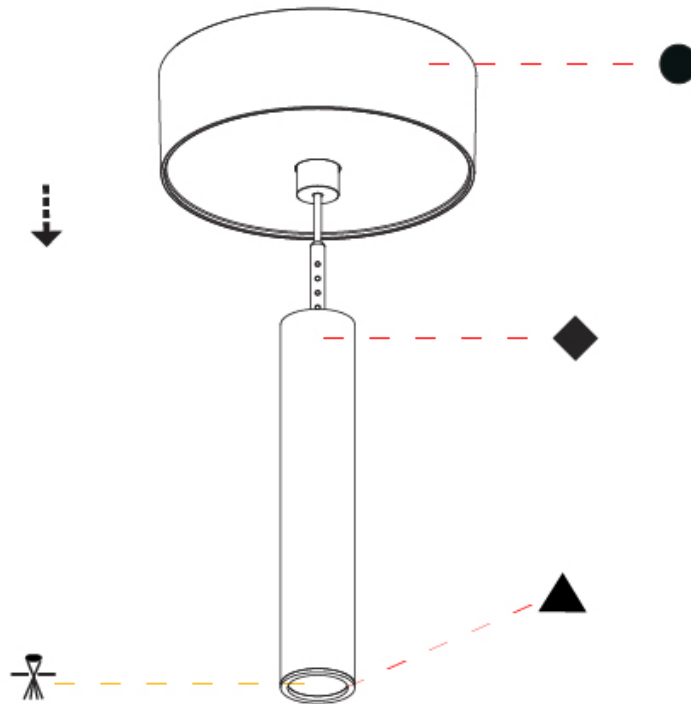

Shape: Cylinder
 Diameter (mm): 28
 Diameter (in): 1 1/8
 Height (mm): 150
 Height (in): 11 13/16
 Max. Overall Height (mm): 2150
 Max. Overall Height (in): 84 5/8
 Light Distribution: Downlight
 Weight (kg): 0.422
 Weight (lbs): 0.93
 Diffuser: Shine Ring - Opal / Yellow / Orange / Red / Blue / Green
 Fixture Finish: SSR / BKV / CWI / CRY / HAB / LAG / UFT / ITA / RUA / RUR / MIC / FTG / MYG / TWT / LOD / PUS / FRO / FUP / KIA / POP / BLS / SPG / MEY / GOH / GUM / CHC / COM / ABZ / JAG / OBR / MOS / ROR
 Fixture Material: Aluminum
 Cable Details: 2000mm or 4000mm Cable - Color 01 to 10

OPTICAL

Optic°: 24 / 32 / 58

RATINGS AND CERTIFICATIONS

Certified By: Certified for North American Standards
 IP rating: IP20

HANGOVER PLUG SHINE MONOPOINT SURFACE CANOPY SUSPENSION

A30847-

PROJECT
TYPE
SPECIFIER
QUANTITY
DATE