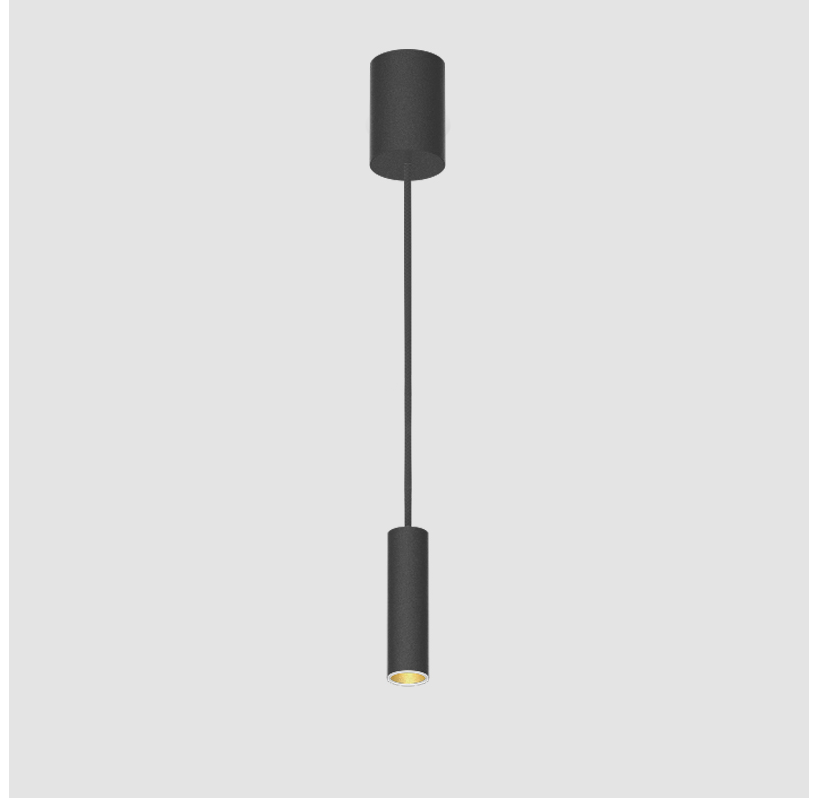

GENERAL

Series: Hangover
Subseries: Hangover Monopoint Surface Canopy
Brand: Prolicht
Division: Architectural
Mounting Type: Suspension
Mounting Location: Ceiling
Subcategory: Pendant

PHYSICAL

Shape: Cylinder
Diameter (mm): 40
Diameter (in): 1 ⁹/₁₆
Height (mm): 150
Height (in): 5 ⁷/₈
Max. Overall Height (mm): 2150
Max. Overall Height (in): 84 ⁵/₈
Light Distribution: Downlight
Weight (kg): 0.75
Weight (lbs): 1.65
Diffuser: Shine Ring 0-6
Fixture Finish: SSR / BKV / CWI / CRY / HAB / LAG / UFT / ITA / RUA / RUR / MIC / FTG / MYG / TWT / LOD / PUS / FRO / FUP / KIA / POP / BLS / SPG / MEY / GOH / GUM / CHC / COM / ABZ / JAG / OBR / MOS / ROR
Fixture Material: Aluminum
Cable Details: 2000mm / 6000mm Cable in White / Black / Orange / Red

ELECTRICAL

Lamp Type: LED (Zhaga Standard)
Input Wattage (W): 10.9
Total Output Wattage (W): 9
Dimming: Non-Dimmable
Driver Included: Yes
Driver Location: Integrated
Driver Type: Constant Current
Driver Class: Class 2
Input Voltage (V): 120
Constant Current (MA): 500
Upon Request: Remote: 0-10Vdc dimming / Phase dimming 120Vac

LED

Number of LEDs: 1
Color Temperature (°K): 2700 / 3000 / 4000
Max. Delivered Lumen (lm): 842
CRI: >90 CRI
Lamp Life (hrs): 50000

OPTICAL

Reflector: 40 / 50

RATINGS AND CERTIFICATIONS

Certified By: Certified for North American Standards
IP rating: IP20