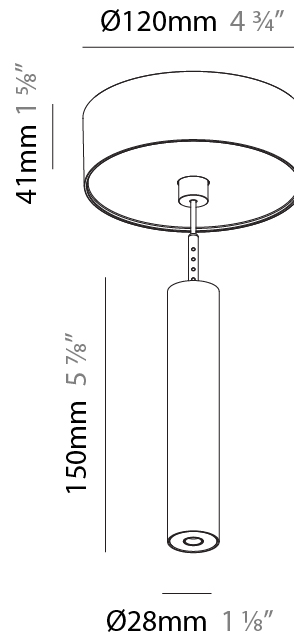

Series: Hangover
Subseries: Hangover Plug Monopoint Surface Canopy
Brand: Prolicht
Division: Architectural
Mounting Type: Suspension
Mounting Location: Ceiling
Subcategory: Pendant

PHYSICAL

Shape: Cylinder
Diameter (mm): 28
Diameter (in): 1 1/8
Height (mm): 150
Height (in): 5 7/8
Max. Overall Height (mm): 2150
Max. Overall Height (in): 84 3/8
Light Distribution: Downlight
Weight (kg): 0.422
Weight (lbs): 0.93
Fixture Finish: [SSR / BKV / CWI / CRY / HAB / LAG / UFT / ITA / RUA / RUR / MIC / FTG / MYG / TWT / LOD / PUS / FRO / FUP / KIA / POP / BLS / SPG / MEY / GOH / GUM / CHC / COM / ABZ / JAG / OBR / MOS / ROR](#)
Fixture Material: Aluminum
Cable Details: [2000mm or 4000mm Black Cable](#)

ELECTRICAL

Lamp Type: LED (Zhaga Standard)
Input Wattage (W): 6.6
Total Output Wattage (W): 6
Dimming: Tri-Mode (Non-Dimming and Phase Dimming (120Vac only) and 0-10V Dimming)
Driver Included: Yes
Driver Location: External
Driver Type: Constant Current - Universal
Driver Class: Class 2
Housing: ENCP3 w/Quick Connect
Input Voltage (V): 120 - 277
Constant Current (MA): 500

LED

Number of LEDs: 1
Color Temperature (°K): [2700 / 3000 / 4000](#)
Max. Delivered Lumen (lm): 330 / 360 / 380
CRI: >90 CRI
Efficiency (%): 86
Lamp Life (hrs): 50000
Upon Request: ***3500K available in minimum quantities (larger quantities upon request)

OPTICAL

Optic°: [24 / 32 / 34 / 55 / 58](#)

RATINGS AND CERTIFICATIONS

Certified By: Certified for North American Standards
IP rating: IP20