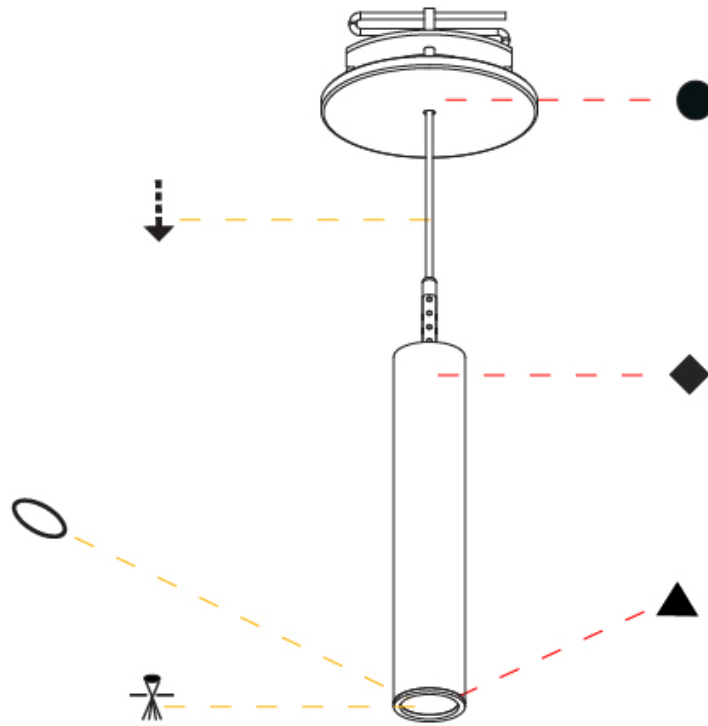

HANGOVER PLUG SHINE MONOPOINT RECESSED CANOPY SUSPENSION

A30842-

PROJECT	_____
TYPE	_____
SPECIFIER	_____
QUANTITY	_____
DATE	_____

A