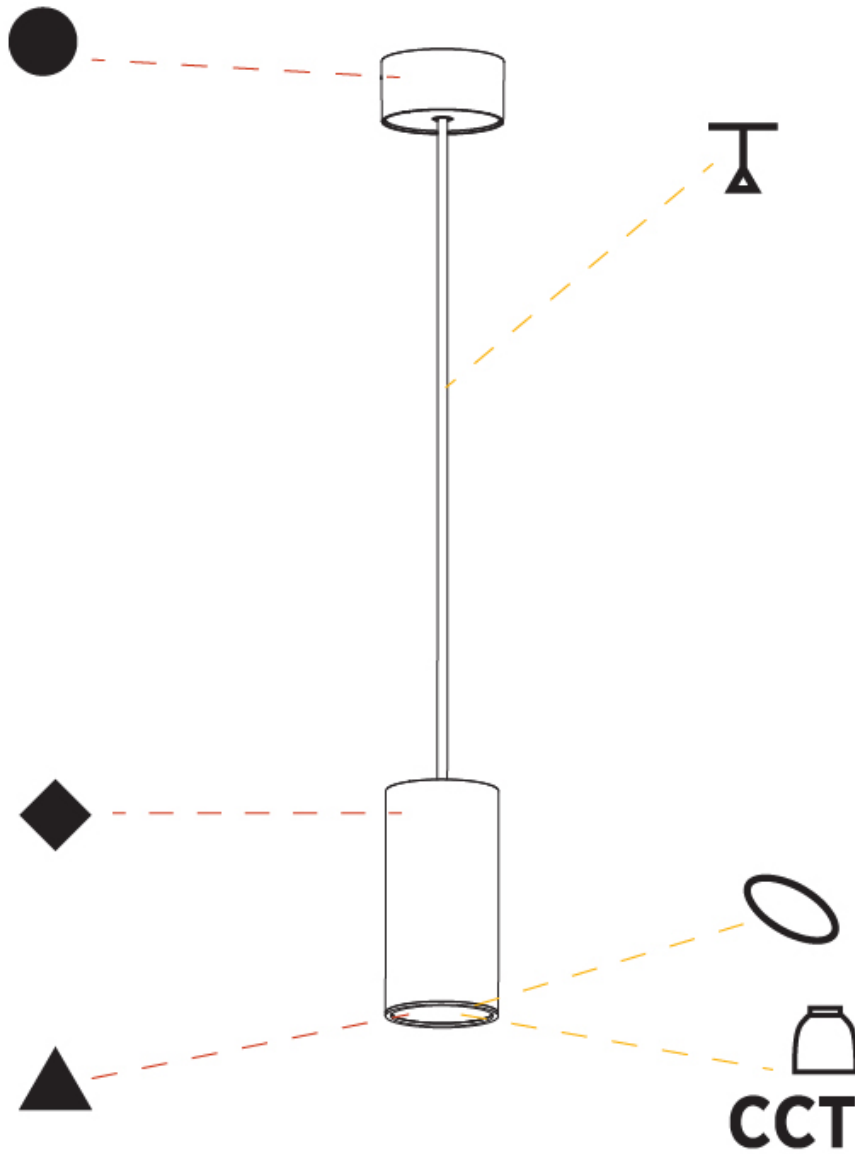

HANGOVER MONOPOINT SURFACE CANOPY SUSPENSION

A300165-

PROJECT
TYPE
SPECIFIER
QUANTITY
DATE