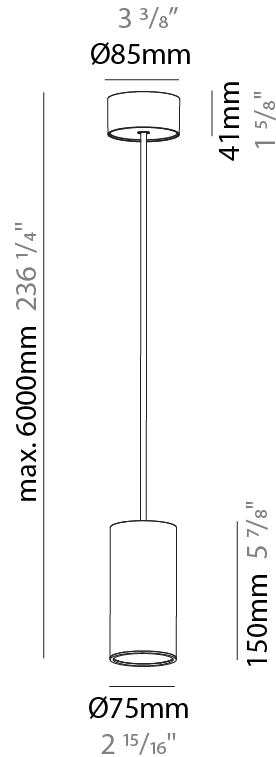

GENERAL

Series: Hangover
Subseries: Hangover Monopoint Surface Canopy
Brand: Prolicht
Division: Architectural
Mounting Type: Suspension
Mounting Location: Ceiling
Subcategory: Pendant

PHYSICAL

Shape: Cylinder
Diameter (mm): 75
Diameter (in): 2 ¹⁵/₁₆
Height (mm): 150
Height (in): 5 ⁷/₈
Max. Overall Height (mm): 2150
Max. Overall Height (in): 84 ⁵/₈
Light Distribution: Direct / Indirect
Diffuser: Shine Ring 0-6
Fixture Finish: SSR / BKV / CWI / CRY / HAB / LAG / UFT / ITA / RUA / RUR / MIC / FTG / MYG / TWT / LOD / PUS / FRO / FUP / KIA / POP / BLS / SPG / MEY / GOH / GUM / CHC / COM / ABZ / JAG / OBR / MOS / ROR
Fixture Material: Aluminum
Cable Details: 2000mm / 6000mm Cable in White / Black / Orange / Red

ELECTRICAL

Lamp Type: LED (Zhaga Standard)
Input Wattage (W): 10.9
Total Output Wattage (W): 9
Dimming: Non-Dimmable
Driver Included: Yes
Driver Location: Integrated
Driver Type: Constant Current
Driver Class: Class 2
Housing: ENCP3
Input Voltage (V): 120
Constant Current (MA): 500
Upon Request: Remote: 0-10Vdc dimming / Phase dimming 120Vac

LED

Number of LEDs: 2
Color Temperature (°K): 2700 / 3000 / 4000
Max. Delivered Lumen (lm): 911
CRI: >90 CRI
Efficiency (%): 86
Lamp Life (hrs): 50000

OPTICAL

Reflector: 18 / 36 / 52

RATINGS AND CERTIFICATIONS

Certified By: Certified for North American Standards
IP rating: IP20