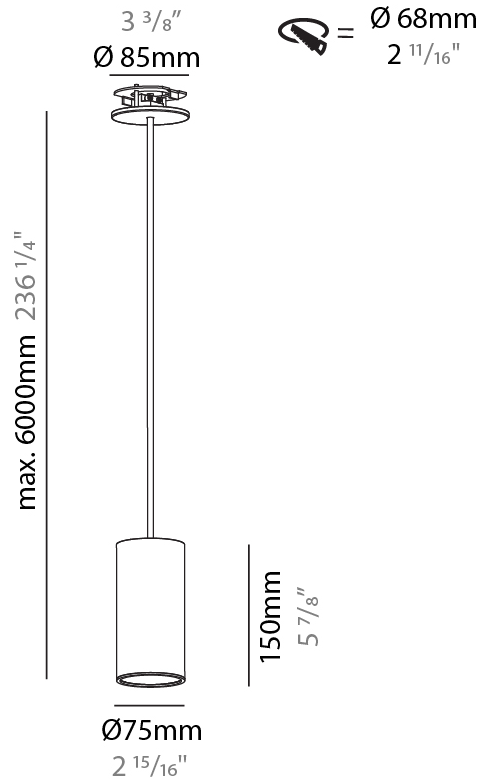

PHYSICAL

Shape: Cylinder
Diameter (mm): 75
Diameter (in): 2 ¹⁵/₁₆
Height (mm): 150
Height (in): 5 ⁷/₈
Max. Overall Height (mm): 2150
Max. Overall Height (in): 84 ⁵/₈
Light Distribution: Direct
Diffuser: Shine Ring 0-6
Fixture Finish: SSR / BKV / CWI / CRY / HAB / LAG / UFT / ITA / RUA / RUR / MIC / FTG / MYG / TWT / LOD / PUS / FRO / FUP / KIA / POP / BLS / SPG / MEY / GOH / GUM / CHC / COM / ABZ / JAG / OBR / MOS / ROR
Fixture Material: Aluminum
Cable Details: 2000mm / 6000mm Cable in White / Black / Orange / Red
Cut-out Measurements: 68mm / 2 11/16"

ELECTRICAL

Lamp Type: LED (Zhaga Standard)
Input Wattage (W): 10.9
Total Output Wattage (W): 9
Dimming: Tri-Mode (Non-Dimming and Phase Dimming (120Vac only) and 0-10V Dimming)
Driver Included: Yes
Driver Location: External
Driver Type: Constant Current - Universal
Driver Class: Class 2
Housing: ENCP3 w/Quick Connect
Input Voltage (V): 120 - 277
Constant Current (MA): 500

LED

Number of LEDs: 1
Color Temperature (°K): 2700 / 3000 / 4000
Max. Delivered Lumen (lm): 923
CRI: >90 CRI
Lamp Life (hrs): 50000
Upon Request: ***3500K available in minimum quantities (larger quantities upon request)

OPTICAL

Reflector: 18 / 36 / 52

RATINGS AND CERTIFICATIONS

Certified By: Certified for North American Standards
IP rating: IP20