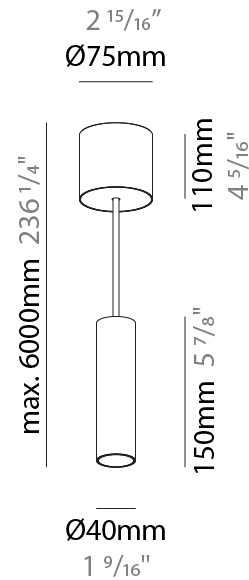

GENERAL

Series: Hangover
Subseries: Hangover Monopoint Surface Canopy
Brand: Prolicht
Division: Architectural
Mounting Type: Suspension
Mounting Location: Ceiling
Subcategory: Pendant

PHYSICAL

Shape: Cylinder
Diameter (mm): 40
Diameter (in): 1 ⁹/₁₆
Height (mm): 150
Height (in): 5 ⁷/₈
Max. Overall Height (mm): 2150
Max. Overall Height (in): 84 ⁵/₈
Light Distribution: Downlight
Weight (kg): 0.75
Weight (lbs): 1.65
Diffuser: Shine Ring 0-6
Fixture Finish: SSR / BKV / CWI / CRY / HAB / LAG / UFT / ITA / RUA / RUR / MIC / FTG / MYG / TWT / LOD / PUS / FRO / FUP / KIA / POP / BLS / SPG / MEY / GOH / GUM / CHC / COM / ABZ / JAG / OBR / MOS / ROR
Fixture Material: Aluminum
Cable Details: 2000mm / 6000mm Cable in White / Black / Orange / Red

ELECTRICAL

Lamp Type: LED (Zhaga Standard)
Input Wattage (W): 10.9
Total Output Wattage (W): 9
Dimming: Non-Dimmable
Driver Included: Yes
Driver Location: Integrated
Driver Type: Constant Current
Driver Class: Class 2
Input Voltage (V): 120
Constant Current (MA): 500
Upon Request: Remote: 0-10Vdc dimming / Phase dimming 120Vac

LED

Number of LEDs: 1
Color Temperature (°K): 2700 / 3000 / 4000
Max. Delivered Lumen (lm): 842
CRI: >90 CRI
Lamp Life (hrs): 50000

OPTICAL

Reflector: 40 / 50

RATINGS AND CERTIFICATIONS

Certified By: Certified for North American Standards
IP rating: IP20