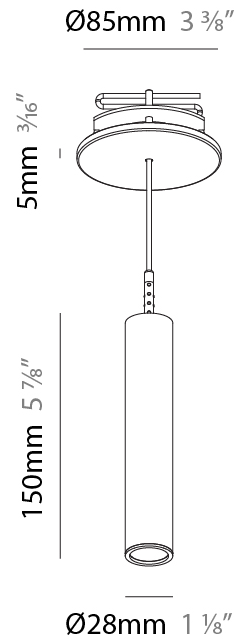

ELECTRICAL

Lamp Type: LED (Zhaga Standard)
Input Wattage (W): 6.6
Total Output Wattage (W): 6
Dimming: Tri-Mode (Non-Dimming and Phase Dimming (120Vac only) and 0-10V Dimming)
Driver Included: Yes
Driver Location: External
Driver Type: Constant Current - Universal
Driver Class: Class 2
Housing: ENCP3 w/Quick Connect
Input Voltage (V): 120 - 277
Constant Current (MA): 500

LED

Number of LEDs: 1
Color Temperature (°K): 2700 / 3000 / 4000
Max. Delivered Lumen (lm): 330 / 360 / 380
CRI: >90 CRI
Lamp Life (hrs): 50000
Upon Request: ***3500K available in minimum quantities (larger quantities upon request)

OPTICAL

Optic°: 24 / 32 / 58

RATINGS AND CERTIFICATIONS

Certified By: Certified for North American Standards

© 2024, T 1800-388-3382, F 416-247-9319, www.zaneen.com

Available for International specifications by adding 'INT' at the end of the existing Model #. For assistance on 'custom' specifications, contact zteam@zaneen.com. In a constant effort to supply the best product, we reserve the right to change specifications or materials without notice. The most recent specification sheets are found at zaneen.com