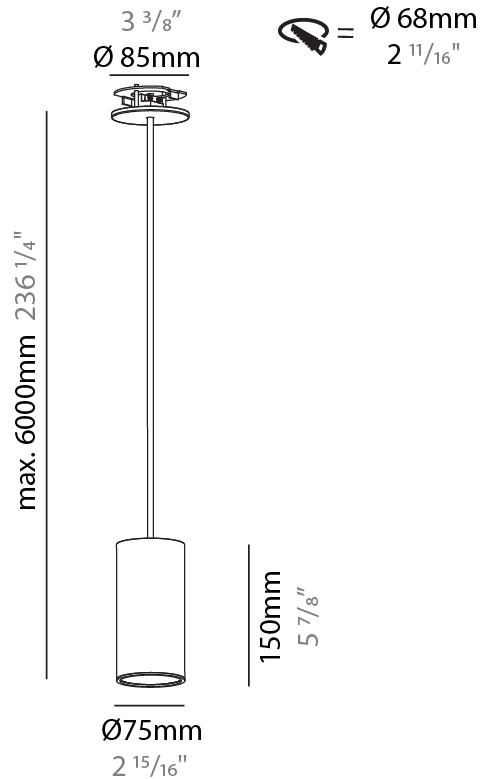

PHYSICAL

Shape: Cylinder
Diameter (mm): 75
Diameter (in): 2 ¹⁵/₁₆
Height (mm): 150
Height (in): 5 ⁷/₈
Max. Overall Height (mm): 2150
Max. Overall Height (in): 84 ⁵/₈
Light Distribution: Direct / Indirect
Diffuser: Shine Ring 0-6
Fixture Finish: SSR / BKV / CWI / CRY / HAB / LAG / UFT / ITA / RUA / RUR / MIC / FTG / MYG / TWT / LOD / PUS / FRO / FUP / KIA / POP / BLS / SPG / MEY / GOH / GUM / CHC / COM / ABZ / JAG / OBR / MOS / ROR
Fixture Material: Aluminum
Cable Details: 2000mm / 6000mm Cable in White / Black / Orange / Red
Cut-out Measurements: 68mm / 2 11/16"

ELECTRICAL

Lamp Type: LED (Zhaga Standard)
Input Wattage (W): 10.9
Total Output Wattage (W): 9
Dimming: Tri-Mode (Non-Dimming and Phase Dimming (120Vac only) and 0-10V Dimming)
Driver Included: Yes
Driver Location: External
Driver Type: Constant Current - Universal
Driver Class: Class 2
Housing: ENCP3 w/Quick Connect
Input Voltage (V): 120 - 277
Constant Current (MA): 500

LED

Number of LEDs: 1
Color Temperature (°K): 2700 / 3000 / 4000
Max. Delivered Lumen (lm): 923
CRI: >90 CRI
Lamp Life (hrs): 50000
Upon Request: ***3500K available in minimum quantities (larger quantities upon request)

OPTICAL

Reflector: 18 / 36 / 52

RATINGS AND CERTIFICATIONS

Certified By: Certified for North American Standards
IP rating: IP20