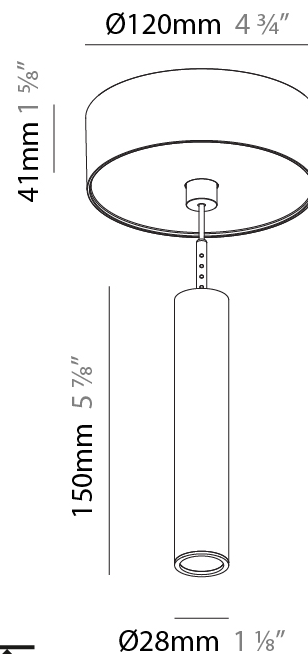

PHYSICAL

Shape: Cylinder
Diameter (mm): 28
Diameter (in): 1 1/8
Height (mm): 150
Height (in): 11 13/16
Max. Overall Height (mm): 2150
Max. Overall Height (in): 84 5/8
Light Distribution: Downlight
Weight (kg): 0.422
Weight (lbs): 0.93
Diffuser: Shine Ring - Opal / Yellow / Orange / Red / Blue / Green
Fixture Finish: SSR / BKV / CWI / CRY / HAB / LAG / UFT / ITA / RUA / RUR / MIC / FTG / MYG / TWT / LOD / PUS / FRO / FUP / KIA / POP / BLS / SPG / MEY / GOH / GUM / CHC / COM / ABZ / JAG / OBR / MOS / ROR
Fixture Material: Aluminum
Cable Details: 2000mm or 4000mm Cable - Color 01 to 10

ELECTRICAL

Lamp Type: LED (Zhaga Standard)
Input Wattage (W): 6.6
Total Output Wattage (W): 6
Dimming: Tri-Mode (Non-Dimming and Phase Dimming (120Vac only) and 0-10V Dimming)
Driver Included: Yes
Driver Location: External
Driver Type: Constant Current - Universal
Driver Class: Class 2
Housing: ENCP3 w/quick connect
Input Voltage (V): 120 - 277
Constant Current (MA): 500

LED

Number of LEDs: 1
Color Temperature (°K): 2700 / 3000 / 4000
Max. Delivered Lumen (lm): 330 / 350 / 370
CRI: >90 CRI
Efficiency (%): 86
Lamp Life (hrs): 50000
Upon Request: ***3500K available in minimum quantities (larger quantities upon request)

OPTICAL

Optic°: 24 / 32 / 58

RATINGS AND CERTIFICATIONS

Certified By: Certified for North American Standards
IP rating: IP20