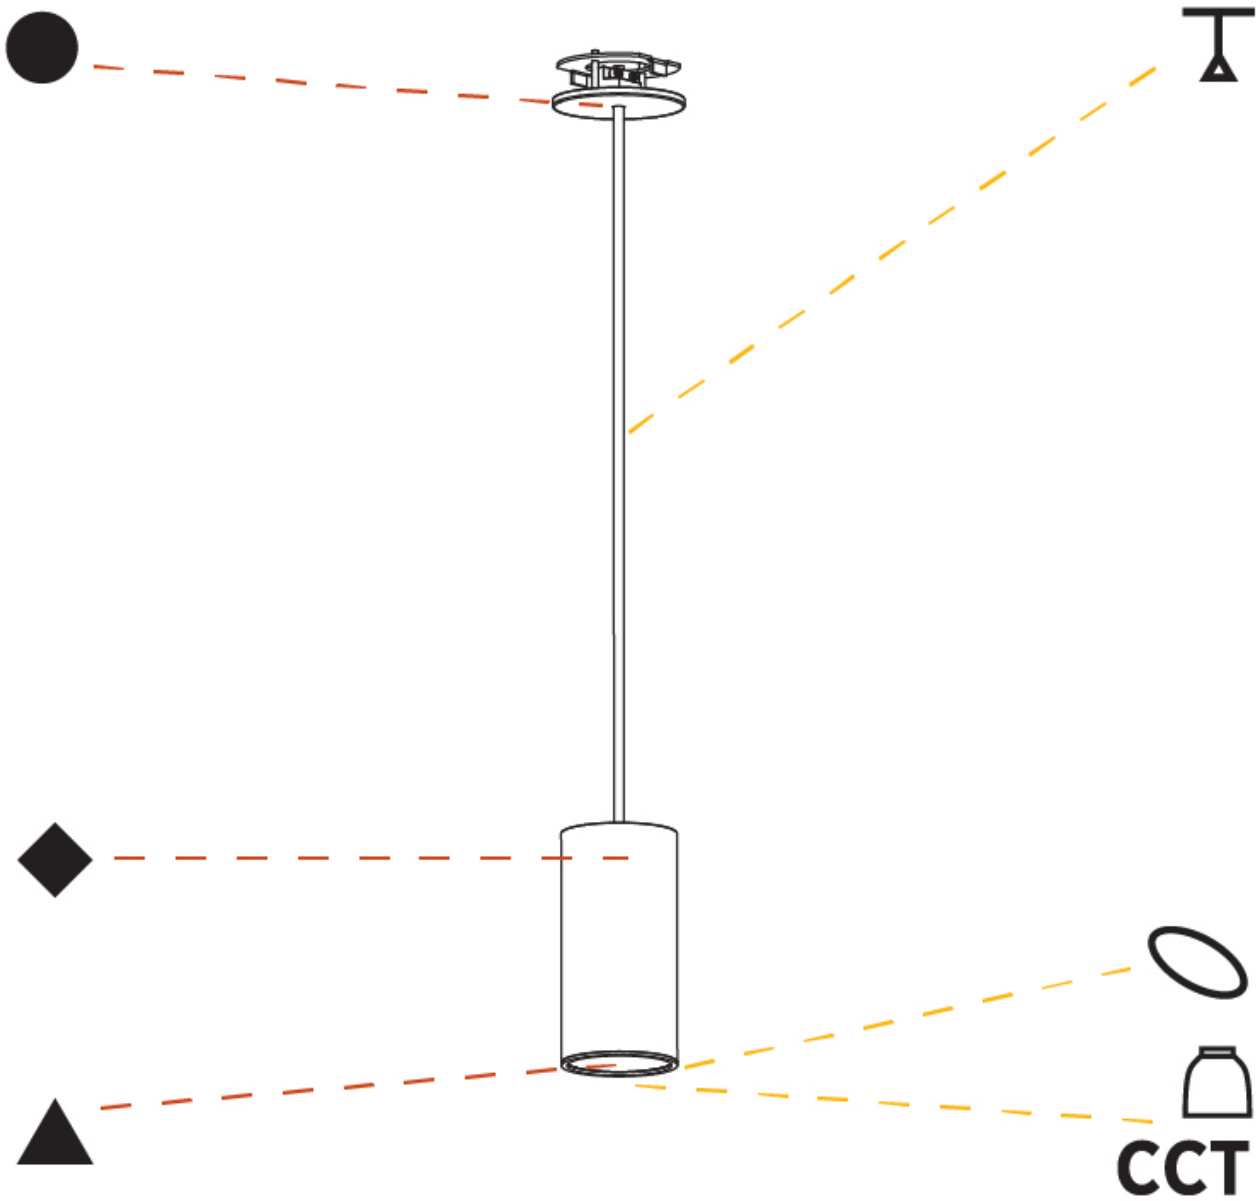

PROJECT
TYPE
SPECIFIER
QUANTITY
DATE

HANGOVER MONOPOINT RECESSED CANOPY SUSPENSION

A300157-

A