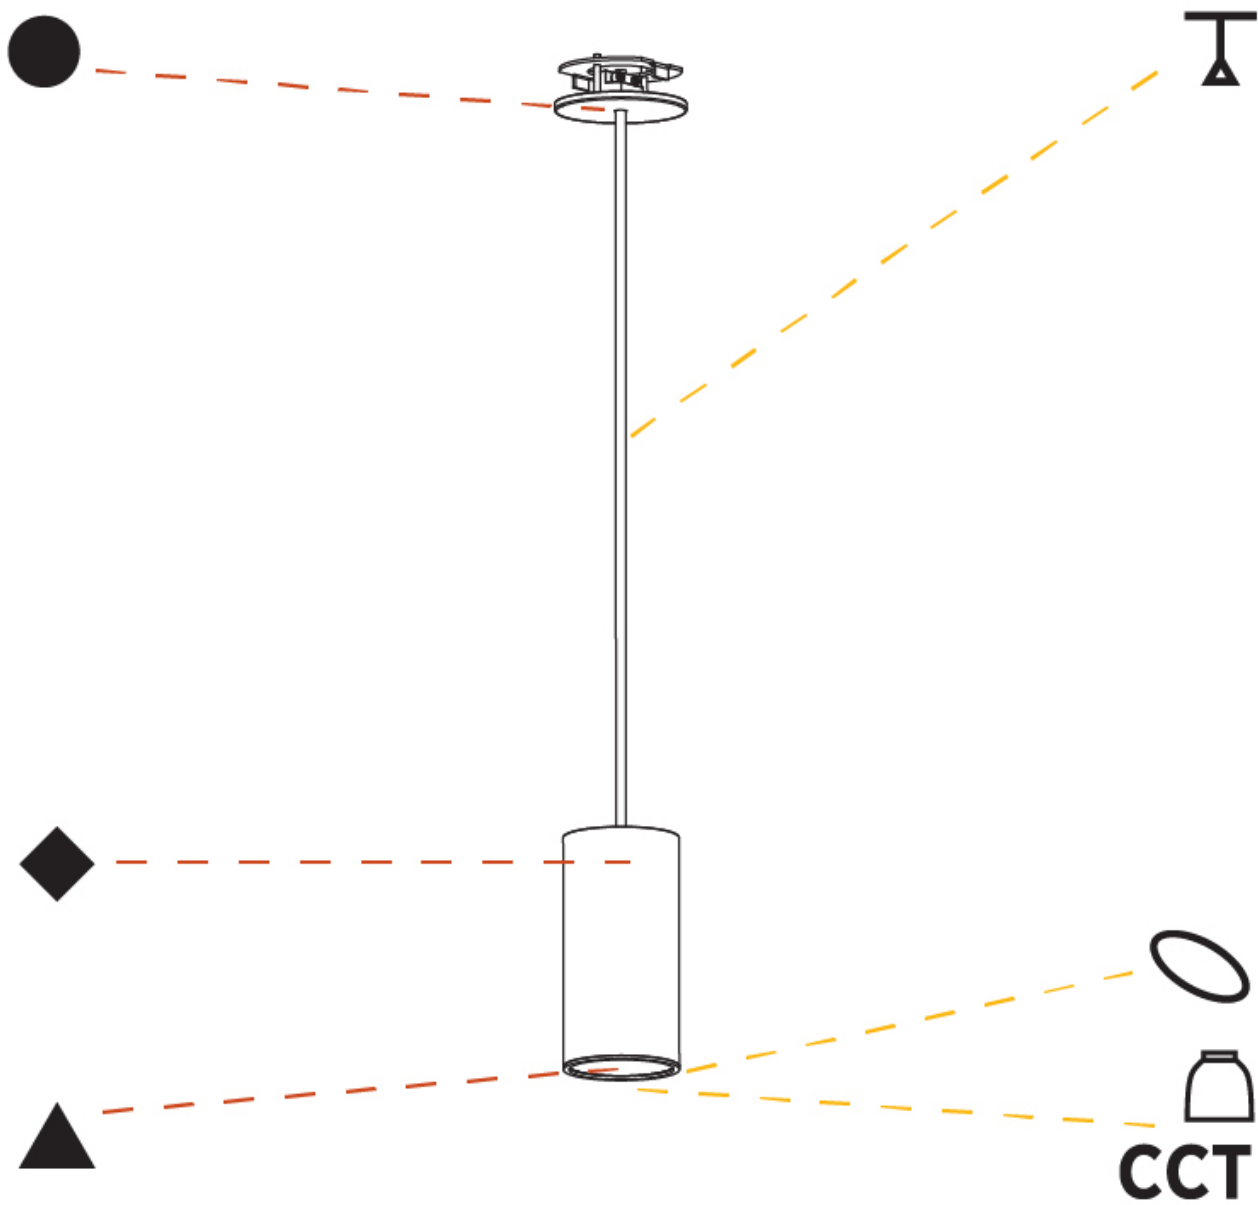

HANGOVER MONOPOINT RECESSED CANOPY SUSPENSION

A300150-

PROJECT
TYPE
SPECIFIER
QUANTITY
DATE