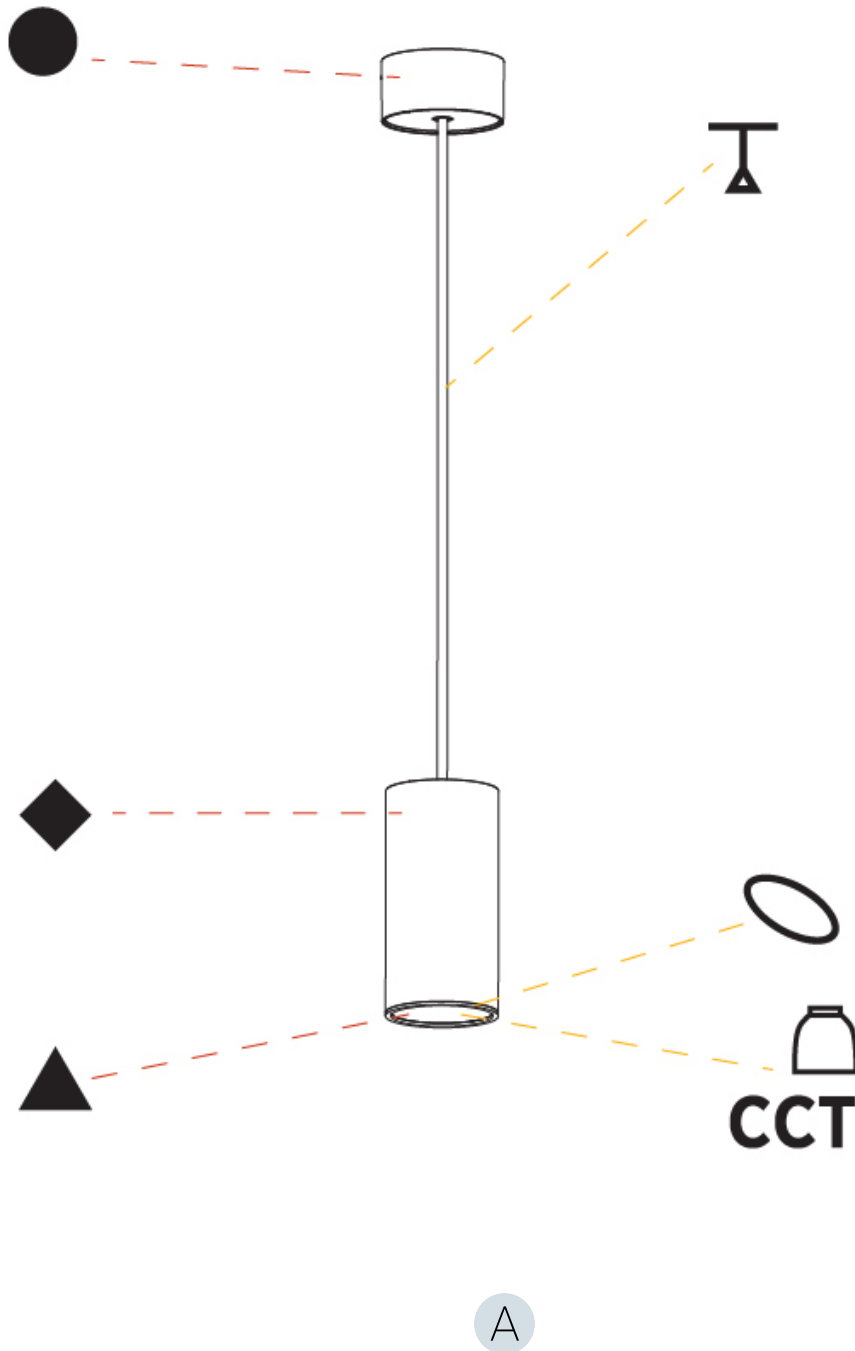

HANGOVER MONOPOINT SURFACE CANOPY SUSPENSION

A300164-

PROJECT	_____
TYPE	_____
SPECIFIER	_____
QUANTITY	_____
DATE	_____