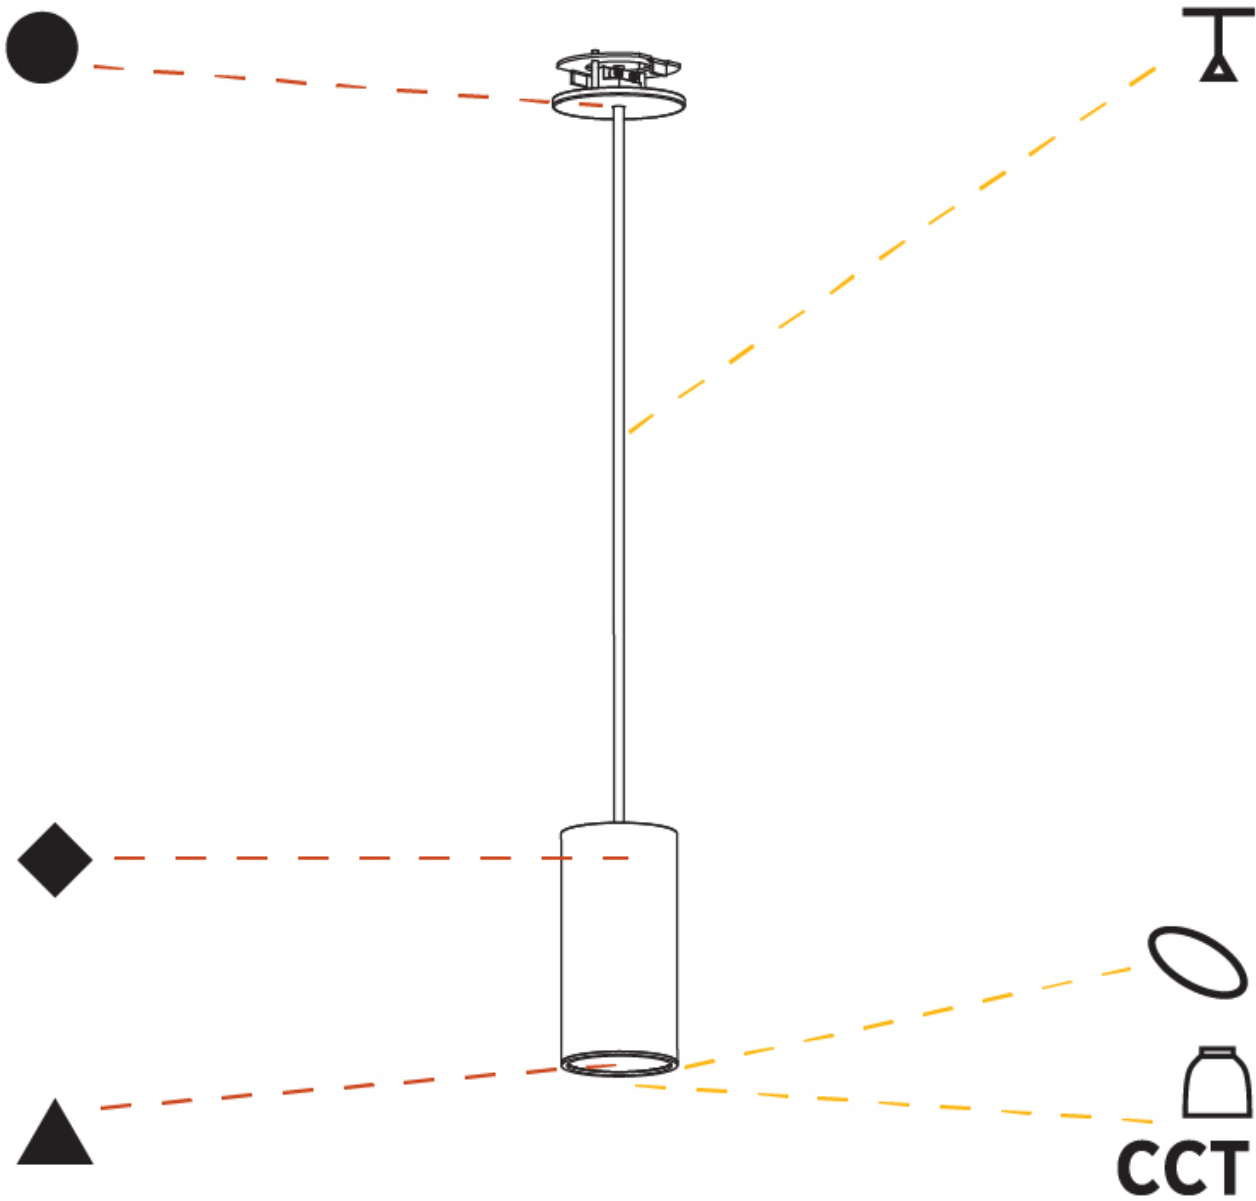

HANGOVER MONOPOINT RECESSED CANOPY SUSPENSION

A300156-

PROJECT
TYPE
SPECIFIER
QUANTITY
DATE