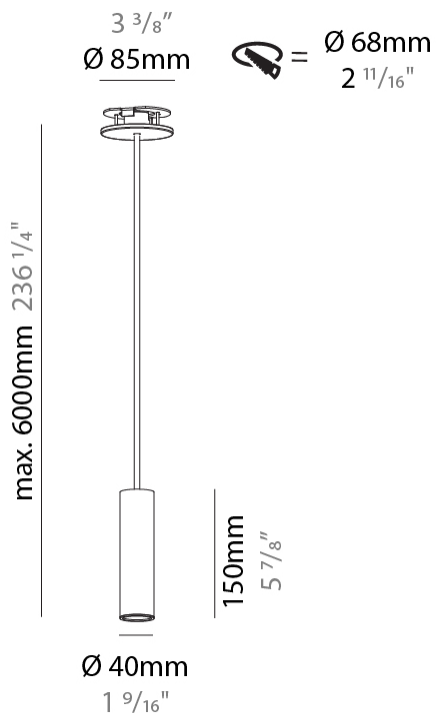

PHYSICAL

Shape: Cylinder
Diameter (mm): 40
Diameter (in): 1 9/16
Height (mm): 150
Height (in): 5 7/8
Max. Overall Height (mm): 2150
Max. Overall Height (in): 84 5/8
Min. Recessing Depth (mm): 75
Min. Recessing Depth (in): 2 15/16
Light Distribution: Downlight
Weight (kg): 0.389
Weight (lbs): 0.856
Diffuser: Shine Ring 0-6
Fixture Finish: SSR / BKV / CWI / CRY / HAB / LAG / UFT / ITA / RUA / RUR / MIC / FTG / MYG / TWT / LOD / PUS / FRO / FUP / KIA / POP / BLS / SPG / MEY / GOH / GUM / CHC / COM / ABZ / JAG / OBR / MOS / ROR
Fixture Material: Aluminum
Cable Details: 2000mm / 6000mm Cable in White / Black / Orange / Red
Cut-out Measurements: 68mm / 2 11/16"

ELECTRICAL

Lamp Type: LED (Zhaga Standard)
Input Wattage (W): 10.9
Total Output Wattage (W): 9
Dimming: Non-Dimmable
Driver Included: Yes
Driver Location: External
Driver Type: Constant Current
Driver Class: Class 2
Input Voltage (V): 120
Constant Current (MA): 500
Upon Request: Remote: 0-10Vdc dimming / Phase dimming 120Vac

LED

Number of LEDs: 1
Color Temperature (°K): 2700 / 3000 / 4000
Max. Delivered Lumen (lm): 842
CRI: >90 CRI
Lamp Life (hrs): 50000
Upon Request: ***3500K available in minimum quantities (larger quantities upon request)

OPTICAL

Reflector: 40 / 50

RATINGS AND CERTIFICATIONS

Certified By: Certified for North American Standards
IP Rating: IP20
© 2024, T 1800-388-3382, F 416-247-9319, www.zaneen.com