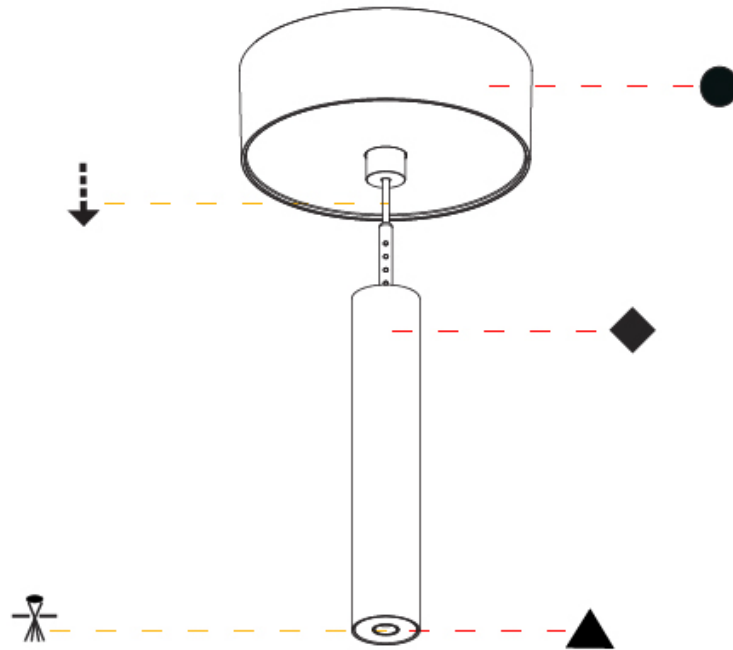

Shape: Cylinder
 Diameter (mm): 28
 Diameter (in): 1 1/8
 Height (mm): 150
 Height (in): 5 7/8
 Max. Overall Height (mm): 2150
 Max. Overall Height (in): 84 3/8
 Light Distribution: Downlight
 Weight (kg): 0.422
 Weight (lbs): 0.93
 Fixture Finish: [SSR / BKV / CWI / CRY / HAB / LAG / UFT / ITA / RUA / RUR / MIC / FTG / MYG / TWT / LOD / PUS / FRO / FUP / KIA / POP / BLS / SPG / MEY / GOH / GUM / CHC / COM / ABZ / JAG / OBR / MOS / ROR](#)
 Fixture Material: Aluminum
 Cable Details: [2000mm or 4000mm Black Cable](#)

OPTICAL

Optic°: [24 / 32 / 34 / 55 / 58](#)

RATINGS AND CERTIFICATIONS

Certified By: Certified for North American Standards
 IP rating: IP20

HANGOVER PLUG MONOPOINT SURFACE CANOPY SUSPENSION

A30824-

PROJECT
TYPE
SPECIFIER
QUANTITY
DATE

Shape: Cylinder
 Diameter (mm): 28
 Diameter (in): 1 1/8
 Height (mm): 150
 Height (in): 5 7/8
 Max. Overall Height (mm): 2150
 Max. Overall Height (in): 84 3/8
 Min. Recessing Depth (mm): 75
 Min. Recessing Depth (in): 2 15/16
 Light Distribution: Downlight
 Weight (kg): 0.274
 Weight (lbs): 0.60
 Fixture Finish: SSR / BKV / CWI / CRY / HAB / LAG / UFT / ITA / RUA / RUR / MIC / FTG / MYG / TWT / LOD / PUS / FRO / FUP / KIA / POP / BLS / SPG / MEY / GOH / GUM / CHC / COM / ABZ / JAG / OBR / MOS / ROR
 Fixture Material: Aluminum
 Cable Details: 2000mm or 4000mm Black Cable
 Cut-out Measurements: 68mm / 2 11/16"