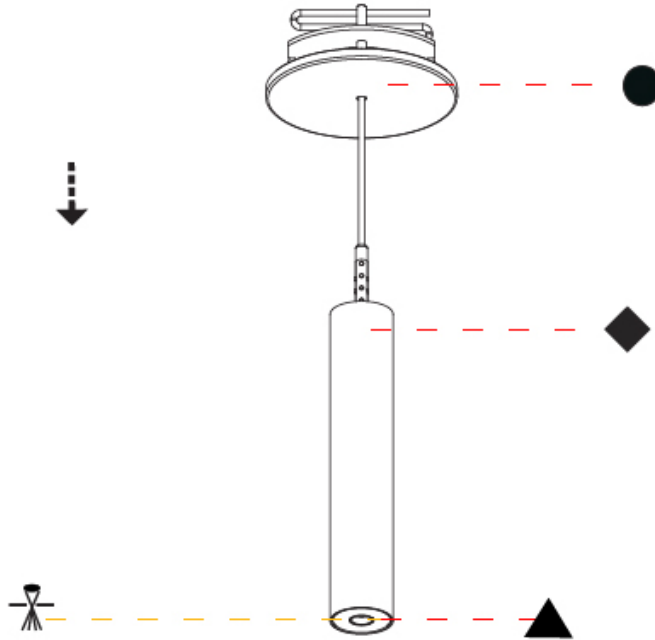

HANGOVER PLUG MONOPOINT RECESSED CANOPY SUSPENSION

A30839-

PROJECT

TYPE

SPECIFIER

QUANTITY

DATE

A